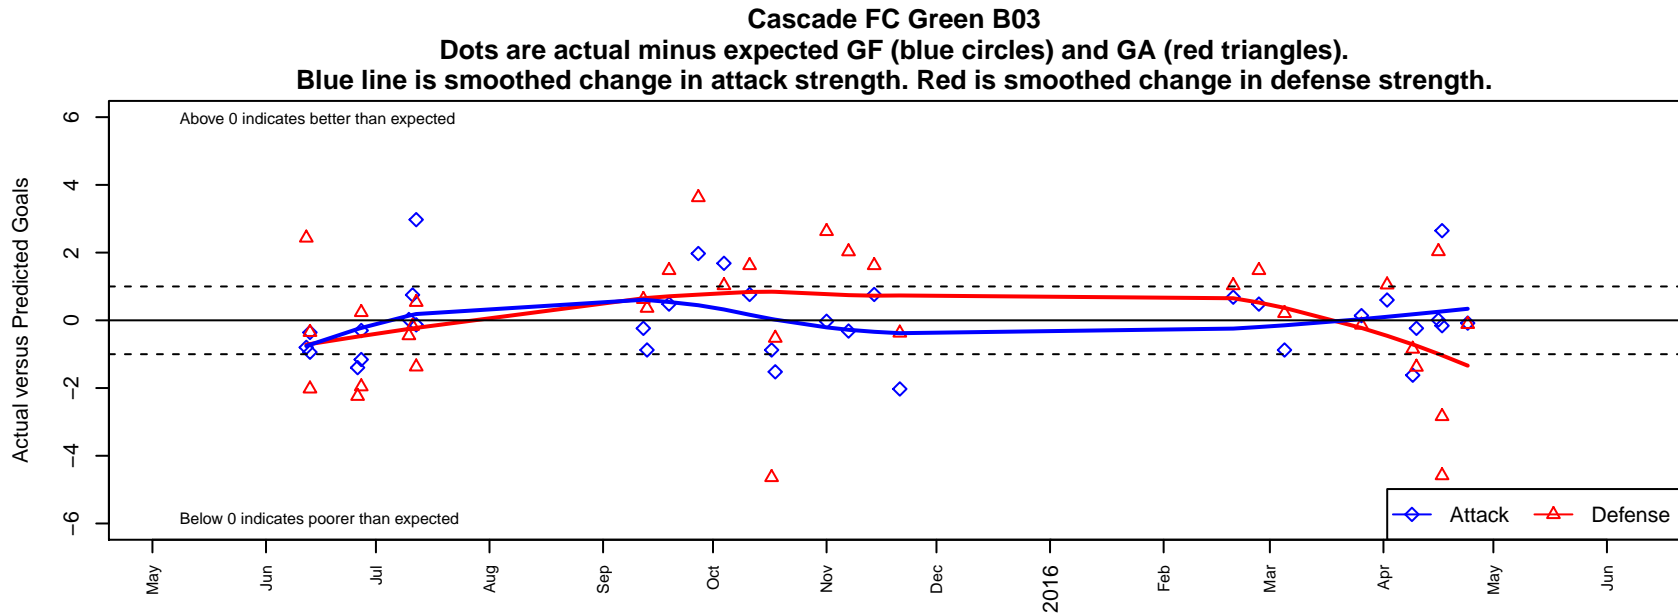

## Cascade FC Green B03

Cascade FC  
 North Bend, WA  
 B03 total strength=530  
 attack=0.74 defense=0.21  
 fall league = PSPL Classic 1 U12  
 spr league = Spr PSPL Classic 1 U12

alt names used:  
 Cascade B03 Green  
 Cascade FC B03 Green  
 Cascade FC B03 Green  
 Cascade FC B03 Green  
 Cascade FC B03 Green  
 CASCADE FC B03 GREEN (WA)

**attack and defense variance (black dot)  
relative to other teams  
and top 10 in region**

**attack and defense rating  
relative to others at age  
and all opponents in last 13 months**

**Performance relative to 13 month average**