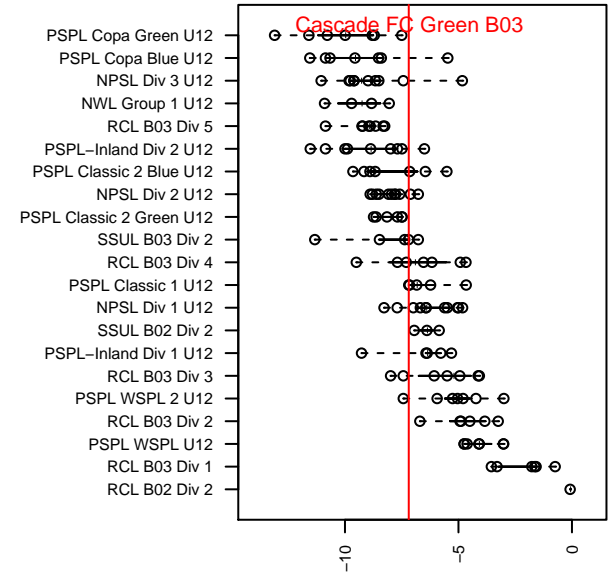

## Cascade FC Green B03

Cascade FC  
 North Bend, WA  
 B03 total strength=530  
 attack=0.74 defense=0.21  
 fall league = PSPL Classic 1 U12  
 spr league = Spr PSPL Classic 1 U12

alt names used:  
 Cascade B03 Green  
 Cascade FC B03 Green  
 Cascade FC B03 Green  
 Cascade FC B03 Green  
 Cascade FC B03 Green  
 CASCADE FC B03 GREEN (WA)

Venues played:  
 2015 Starfire Spring Classic BU12  
 2015 RVS Classic BU12  
 2015 Seattle United Cup BU12 Silver  
 2015 PSPL Classic 1 U12  
 2015 Spr PSPL Classic 1 U12  
 2015 WA Cup BU12 Gold/Silver U12

**attack and defense variance (black dot)  
relative to other teams  
and top 10 in region**

**attack and defense rating  
relative to others at age  
and all opponents in last 13 months**

**Performance relative to 13 month average**